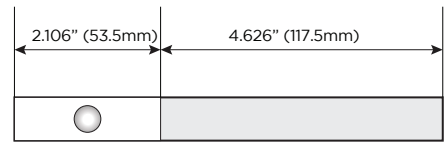

M-LINEAR-NIGHT-LIGHT

(WITH INTEGRAL PIR SENSOR, AND LED DRIVER)

LINEAR LED LIGHTING SOLUTIONS

- CUSTOMIZABLE LENGTH (UP TO 3.0M/9.84 FT.)
- CUSTOMIZABLE COLOR TEMP. (CCT)

M-LINEAR-NIGHT-LIGHT's LEDs CAN BE **ANY LENGTH** UP TO 3.0M/9.84 Ft.