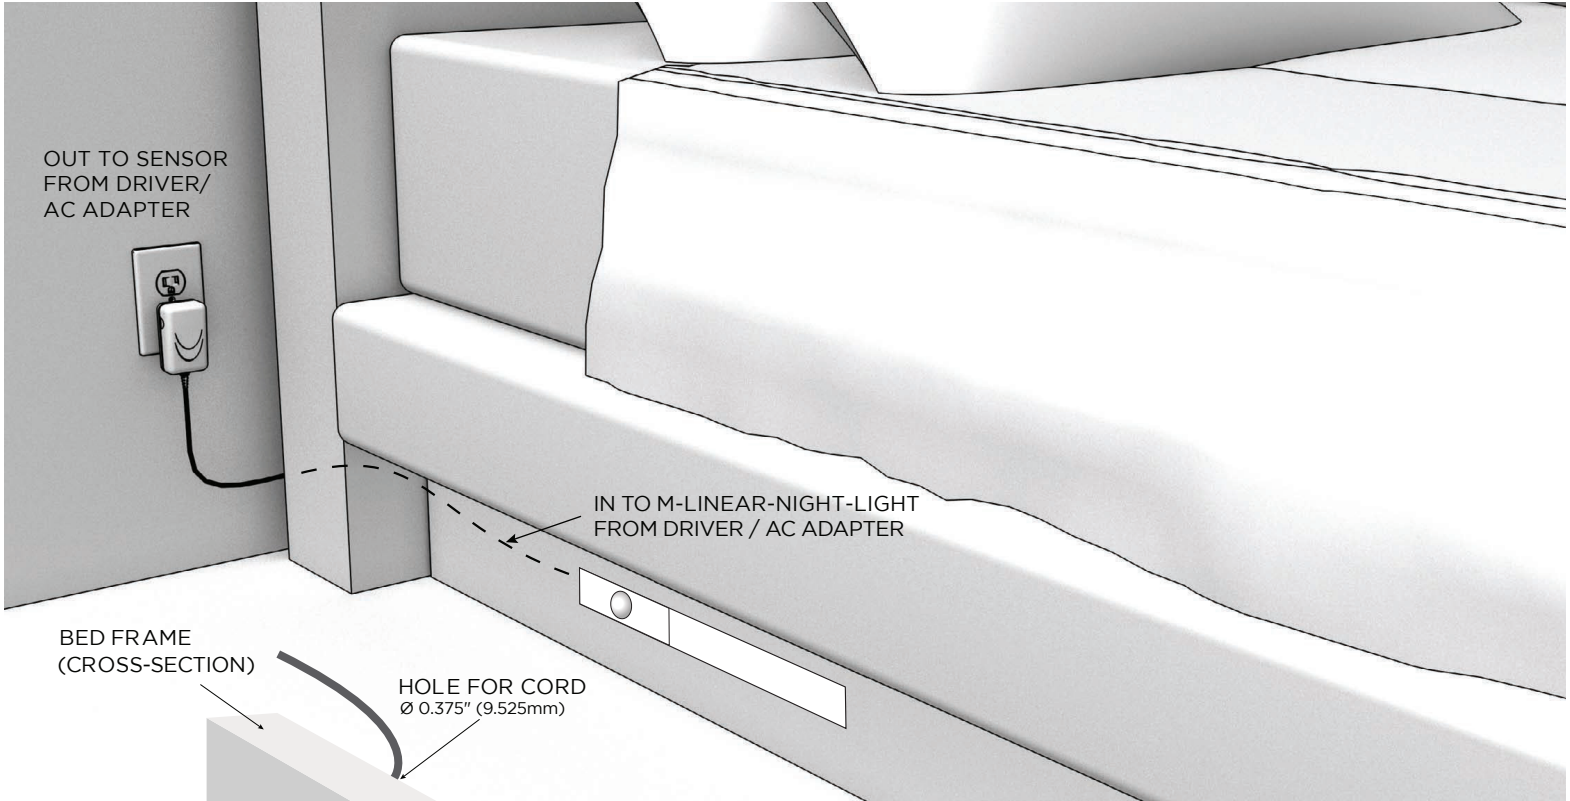

M-LINEAR-NIGHT-LIGHT

(WITH INTEGRAL PIR SENSOR, AND LED DRIVER)

LINEAR LED LIGHTING SOLUTIONS

- CUSTOMIZABLE LENGTH (UP TO 3.0M/9.84 FT.)
- CUSTOMIZABLE COLOR TEMP. (CCT)

M-LINEAR-NIGHT-LIGHT's LEDs CAN BE **ANY LENGTH** UP TO 3.0M/9.84 Ft.

LED DRIVER/AC ADAPTER