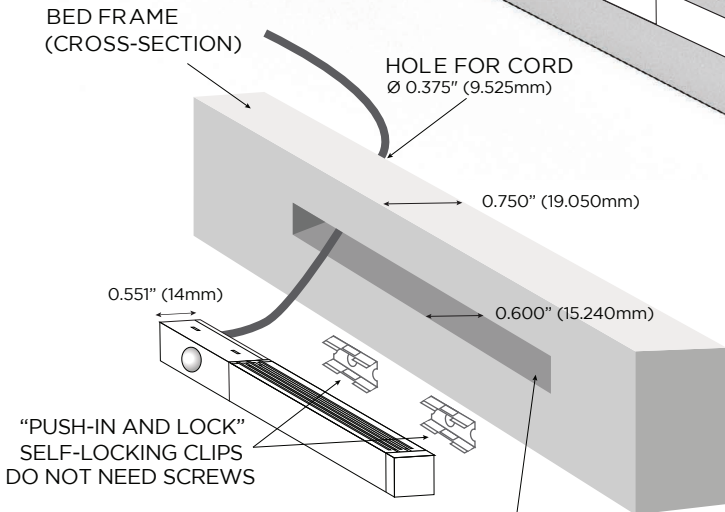

M-LINEAR-NIGHT-LIGHT

(WITH INTEGRAL PIR SENSOR, AND LED DRIVER)

LINEAR LED LIGHTING SOLUTIONS

- CUSTOMIZABLE LENGTH (UP TO 3.0M/9.84 FT.)
- CUSTOMIZABLE COLOR TEMP. (CCT)

M-LINEAR-NIGHT-LIGHT's LEDs CAN BE **ANY LENGTH** UP TO 3.0M/9.84 Ft.