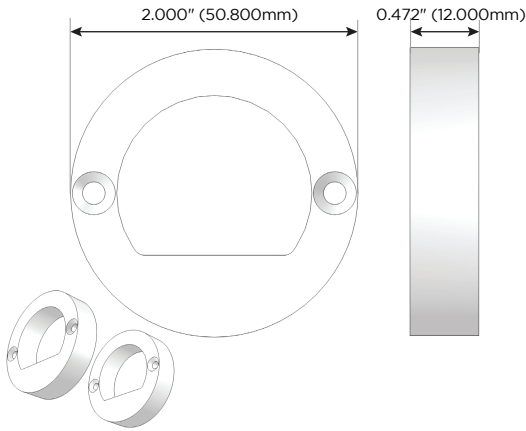

M-CLST-SEN

LINEAR LED LIGHTING SOLUTIONS

Our M-CLST-SEN Fixture is a Round LED Lighted Closet Bar made from extruded Aluminum with a Frosted Polycarbonate Lens. Powered by our M-LIGHT LEDs, with a Plug-in LED Driver. It is available with an Anodized Finish, or can be Powder Coated with any of a number of available colors. It is also available with an IR Sensor to so that the LEDs inside the Closet Bar turn on when the closet door(s) is/are opened. Can be custom made to any length up to 2.0m and is available in a range of finishes.

PIR SENSOR

M-LINEAR FIXTURE
(ETL: 5005200)

M-LINEAR Fixture with Metro M-LIGHT LEDs
(indicated on separate sheet).

WALL MOUNTING BRACKETS

ALUMINUM ENDCAPS

ALUMINUM PROFILE

Can be custom made to any length up to 2.0m. Available in a range of finishes.

SUPPORT BRACKET

Use support if rod is over 3 ft.

ANNODIZED OR POWDER COATED
(RAL Color Chart Available upon Request)

M-LINEAR FIXTURE
(ETL: 5005200)