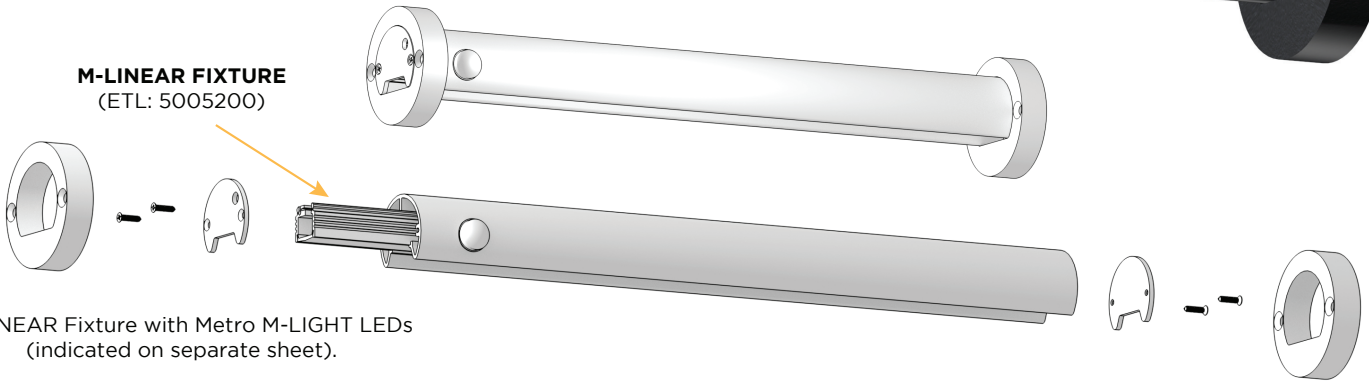

M-CLST-SEN

LINEAR LED LIGHTING SOLUTIONS

Our M-CLST-SEN Fixture is a Round LED Lighted Closet Bar made from extruded Aluminum with a Frosted Polycarbonate Lens. Powered by our M-LIGHT LEDs, with a Plug-in LED Driver. It is available with an Anodized Finish, or can be Powder Coated with any of a number of available colors. It is also available with an IR Sensor to so that the LEDs inside the Closet Bar turn on when the closet door(s) is/are opened. Can be custom made to any length up to 2.0m and is available in a range of finishes.

PIR SENSOR

M-LINEAR FIXTURE
(ETL: 5005200)

M-LINEAR Fixture with Metro M-LIGHT LEDs
(indicated on separate sheet).

WALL MOUNTING BRACKETS

ALUMINUM ENDCAPS

ALUMINUM PROFILE

Can be custom made to any length up to 2.0m. Available in a range of finishes.

SUPPORT BRACKET

Use support if rod is over 3 ft.

ANNODIZED OR POWDER COATED
(RAL Color Chart Available upon Request)

M-LINEAR FIXTURE
(ETL: 5005200)