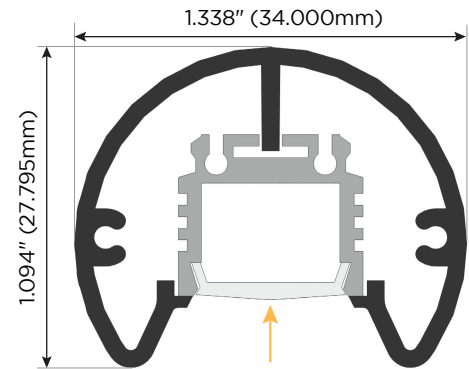

M-CLST-SEN

LINEAR LED LIGHTING SOLUTIONS

Our M-CLST-SEN Fixture is a Round LED Lighted Closet Bar made from extruded Aluminum with a Frosted Polycarbonate Lens. Powered by our M-LIGHT LEDs, with a Plug-in LED Driver. It is available with an Anodized Finish, or can be Powder Coated with any of a number of available colors. It is also available with an IR Sensor to so that the LEDs inside the Closet Bar turn on when the closet door(s) is/are opened. Can be custom made to any length up to 2.0m and is available in a range of finishes.

PIR SENSOR

M-LINEAR FIXTURE
(ETL: 5005200)

M-LINEAR Fixture with Metro M-LIGHT LEDs
(indicated on separate sheet).

WALL MOUNTING BRACKETS

ALUMINUM ENDCAPS

ALUMINUM PROFILE

Can be custom made to any length up to 2.0m. Available in a range of finishes.

SUPPORT BRACKET

Use support if rod is over 3 ft.

ANNODIZED OR POWDER COATED
(RAL Color Chart Available upon Request)

M-LINEAR FIXTURE
(ETL: 5005200)