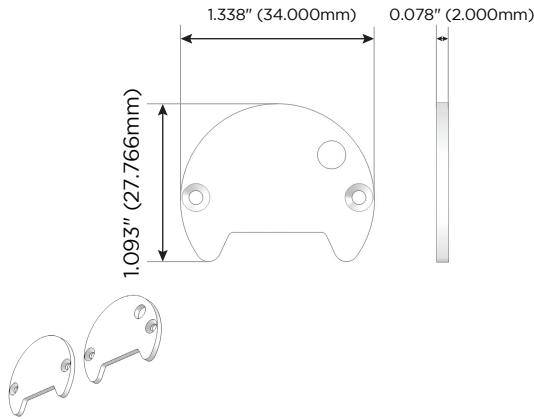

M-CLST-SEN

LINEAR LED LIGHTING SOLUTIONS

Our M-CLST-SEN Fixture is a Round LED Lighted Closet Bar made from extruded Aluminum with a Frosted Polycarbonate Lens. Powered by our M-LIGHT LEDs, with a Plug-in LED Driver. It is available with an Anodized Finish, or can be Powder Coated with any of a number of available colors. It is also available with an IR Sensor to so that the LEDs inside the Closet Bar turn on when the closet door(s) is/are opened. Can be custom made to any length up to 2.0m and is available in a range of finishes.

PIR SENSOR

M-LINEAR FIXTURE
(ETL: 5005200)

M-LINEAR Fixture with Metro M-LIGHT LEDs
(indicated on separate sheet).

WALL MOUNTING BRACKETS

ALUMINUM ENDCAPS

ALUMINUM PROFILE

Can be custom made to any length up to 2.0m. Available in a range of finishes.

SUPPORT BRACKET

Use support if rod is over 3 ft.

ANNODIZED OR POWDER COATED
(RAL Color Chart Available upon Request)

M-LINEAR FIXTURE
(ETL: 5005200)