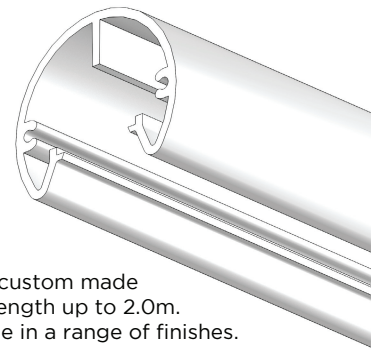

M-CLST-SEN

LINEAR LED LIGHTING SOLUTIONS

Our M-CLST-SEN Fixture is a Round LED Lighted Closet Bar made from extruded Aluminum with a Frosted Polycarbonate Lens. Powered by our M-LIGHT LEDs, with a Plug-in LED Driver. It is available with an Anodized Finish, or can be Powder Coated with any of a number of available colors. It is also available with an IR Sensor to so that the LEDs inside the Closet Bar turn on when the closet door(s) is/are opened. Can be custom made to any length up to 2.0m and is available in a range of finishes.

PIR SENSOR

M-LINEAR FIXTURE
(ETL: 5005200)

M-LINEAR Fixture with Metro M-LIGHT LEDs
(indicated on separate sheet).

WALL MOUNTING BRACKETS

ALUMINUM ENDCAPS

ALUMINUM PROFILE

Can be custom made to any length up to 2.0m. Available in a range of finishes.

SUPPORT BRACKET

Use support if rod is over 3 ft.

ANNODIZED OR POWDER COATED
(RAL Color Chart Available upon Request)

M-LINEAR FIXTURE
(ETL: 5005200)