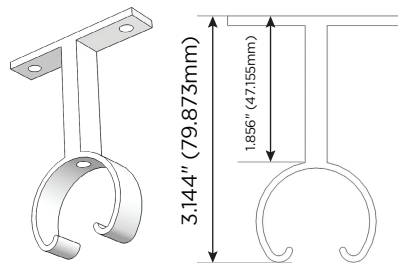

M-CLST-SEN

LINEAR LED LIGHTING SOLUTIONS

Our M-CLST-SEN Fixture is a Round LED Lighted Closet Bar made from extruded Aluminum with a Frosted Polycarbonate Lens. Powered by our M-LIGHT LEDs, with a Plug-in LED Driver. It is available with an Anodized Finish, or can be Powder Coated with any of a number of available colors. It is also available with an IR Sensor to so that the LEDs inside the Closet Bar turn on when the closet door(s) is/are opened. Can be custom made to any length up to 2.0m and is available in a range of finishes.

PIR SENSOR

M-LINEAR FIXTURE
(ETL: 5005200)

M-LINEAR Fixture with Metro M-LIGHT LEDs
(indicated on separate sheet).

WALL MOUNTING BRACKETS

ALUMINUM ENDCAPS

ALUMINUM PROFILE

Can be custom made to any length up to 2.0m. Available in a range of finishes.

SUPPORT BRACKET

Use support if rod is over 3 ft.

ANNODIZED OR POWDER COATED
(RAL Color Chart Available upon Request)

M-LINEAR FIXTURE
(ETL: 5005200)